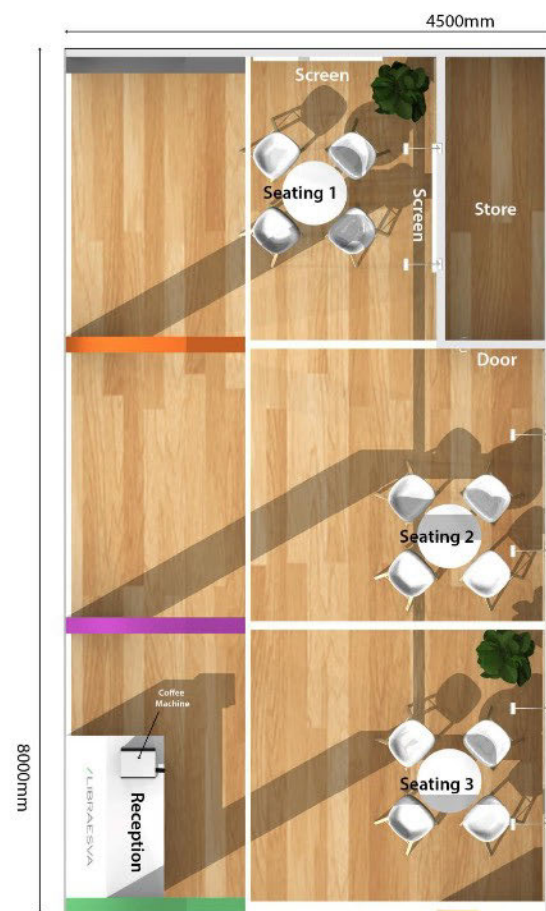

- Integrated Email
- Powerful Search
- Intelligent Reports
- KPI Monitoring

RECRUITMENT SOFTWARE

Profile

by Microdec

Libraesva @ InfoSecurity 2023 - Version 1 PLAN

Thank you.

**Our contact
information.**

01707 251222
hello@datumcp.com
www.datum.agency