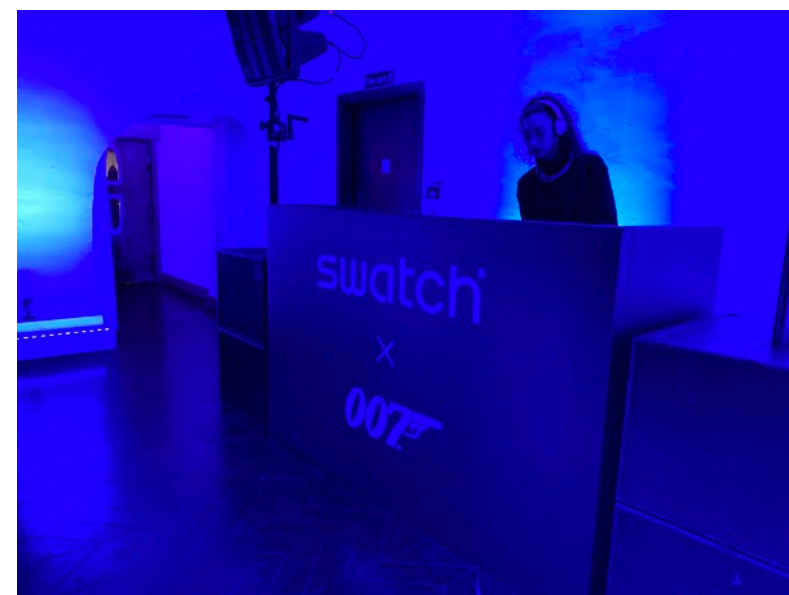

DATUM.
THE MARKETING
& PRINT AGENCY

Packaging

Swatch

DATUM.
THE MARKETING
& PRINT AGENCY

Events

Swatch

Press Adverts
Swatch

A conference room with a whiteboard that reads "DATUM. THE MARKETING & PRINT AGENCY". The room contains several chairs around a table, framed pictures on the wall, and a potted plant. The text "Digital Invites" is written in large yellow letters, and "Swatch" is written in white below it.