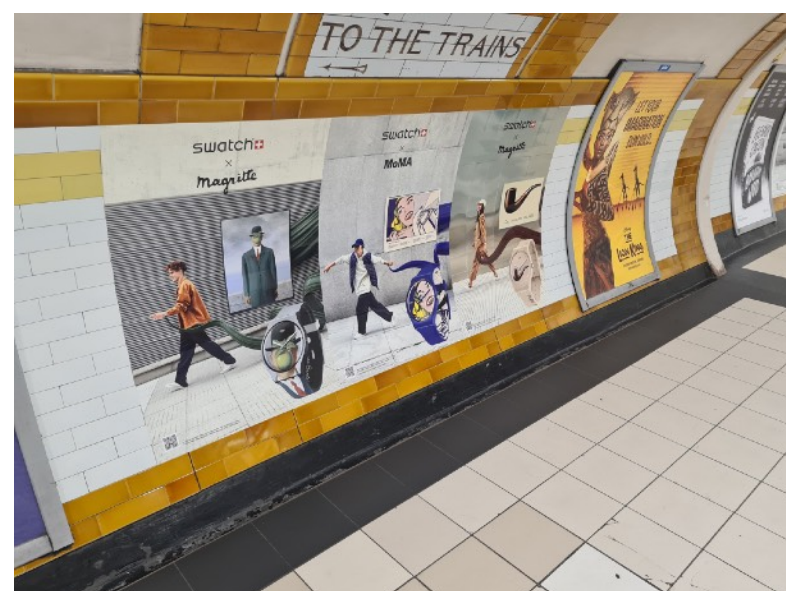

DATUM.
THE MARKETING
& PRINT AGENCY

Packaging

Swatch

DATUM.
THE MARKETING
& PRINT AGENCY

Events

Swatch

Press Adverts
Swatch

A conference room with a whiteboard that reads "DATUM. THE MARKETING & PRINT AGENCY". The room contains several chairs around a table, framed pictures on the wall, and a potted plant. The text "Digital Invites" is written in large yellow letters, and "Swatch" is written in white below it.