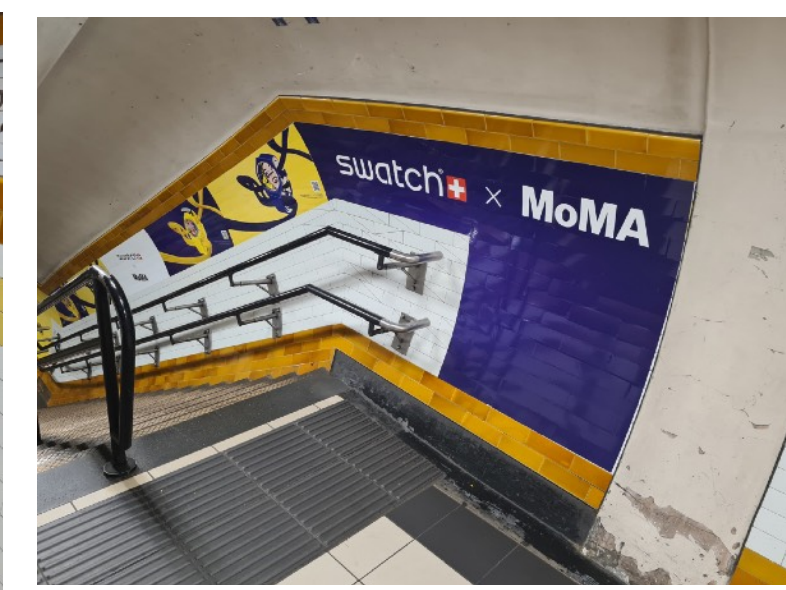

DATUM.
THE MARKETING
& PRINT AGENCY

Packaging

Swatch

DATUM.
THE MARKETING
& PRINT AGENCY

Events

Swatch

Press Adverts
Swatch

A conference room with a whiteboard that reads "DATUM. THE MARKETING & PRINT AGENCY". The room contains several chairs around a table, framed pictures on the wall, and a potted plant. The text "Digital Invites" is written in large yellow letters, and "Swatch" is written in white below it.