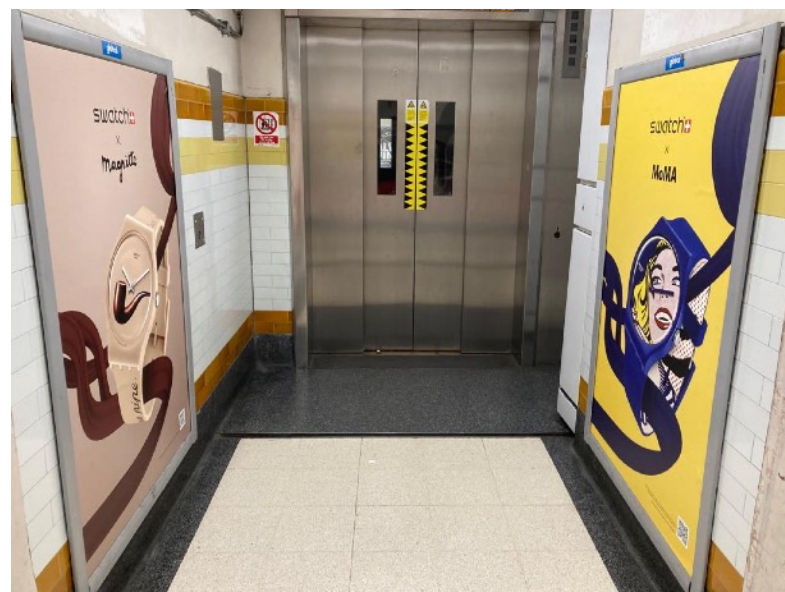

DATUM.
THE MARKETING
& PRINT AGENCY

Packaging

Swatch

DATUM.
THE MARKETING
& PRINT AGENCY

Events

Swatch

Press Adverts
Swatch

A conference room with a whiteboard that reads "DATUM. THE MARKETING & PRINT AGENCY". The room contains several chairs around a table, framed pictures on the wall, and a potted plant. The text "Digital Invites" is written in large yellow letters, and "Swatch" is written in white below it.