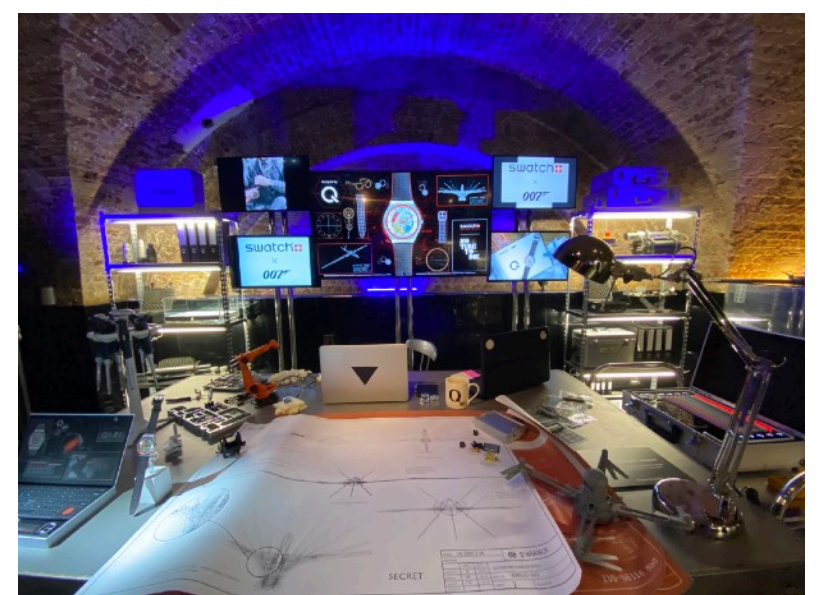

DATUM.
THE MARKETING
& PRINT AGENCY

Packaging

Swatch

DATUM.
THE MARKETING
& PRINT AGENCY

Events

Swatch

Press Adverts
Swatch

A conference room with a whiteboard that reads "DATUM. THE MARKETING & PRINT AGENCY". The room contains several chairs around a table, framed pictures on the wall, and a potted plant. The text "Digital Invites" is written in large yellow letters, and "Swatch" is written in white below it.