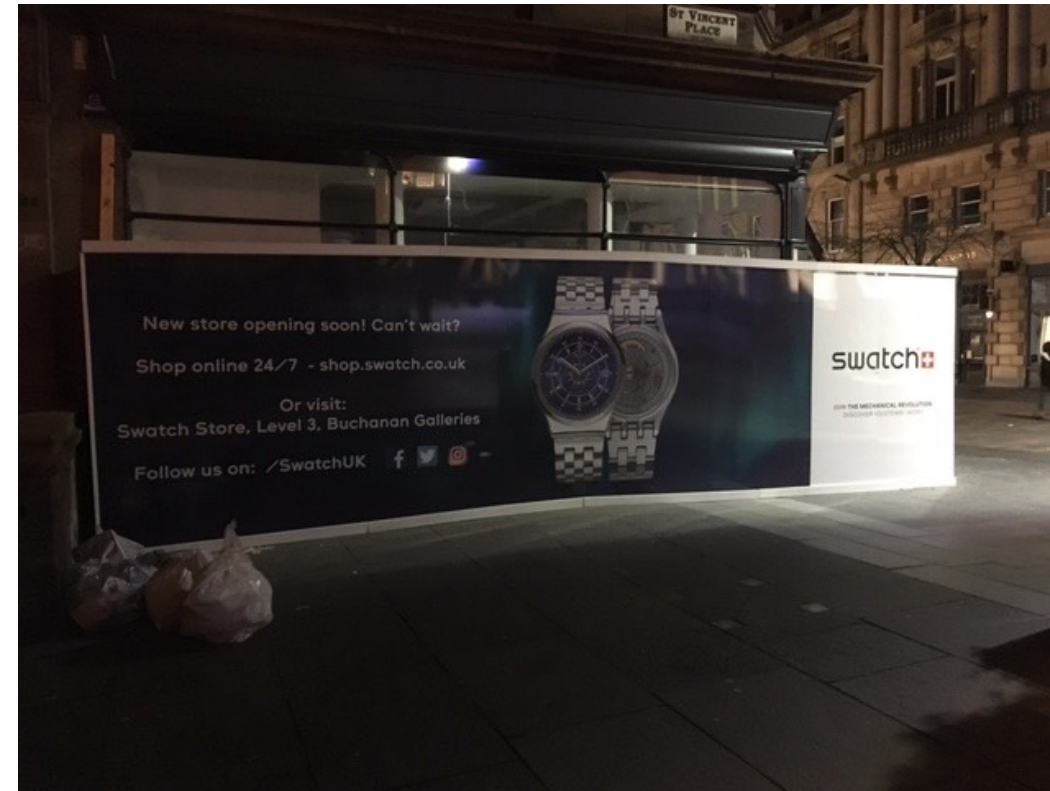

DATUM.
CREATIVE, PRINT
AND DIGITAL

Swatch Portfolio

01707 251 222

www.datum.agency

Retail
Swatch

OOH Advertising

Swatch

DATUM.
THE MARKETING
& PRINT AGENCY

DATUM.
THE MARKETING
& PRINT AGENCY

Packaging

Swatch

DATUM.
THE MARKETING
& PRINT AGENCY

Events

Swatch

Press Adverts
Swatch

A conference room with a whiteboard that reads "DATUM. THE MARKETING & PRINT AGENCY". The room contains several chairs around a table, framed pictures on the wall, and a potted plant. The text "Digital Invites" is written in large yellow letters, and "Swatch" is written in white below it.