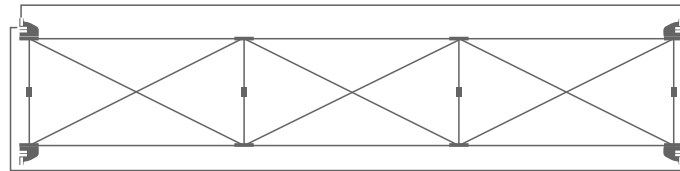

## ILLUMINATE POP UP SYSTEM

Frame Size: 2240(W) x 2240(H) x 380(D)mm

Graphic Size: 2960 x 2240mm; 2240 x 2240mm

- Layout area
- - - Safe viewable area
- - - Front viewable area

Side: Blockout fabric:2239x340mm- 2pcs

Top: Blockout fabric:2237x340mm

Back: Blockout fabric:2240x2240mm(There is no printing on the back.)

## ILLUMINATE POP UP SYSTEM

Frame Size: 2973(W) x 2240(H) x 380(D)mm

Graphic Size: 3493 x 2240mm; 2973 x 2240mm

- Layout area
- - - Safe viewable area
- - - Front viewable area
- Side: Blockout fabric:2239x340mm- 2pcs
- Top: Blockout fabric:2970x340mm
- Back: Blockout fabric:2973x2240mm(There is no printing on the back.)