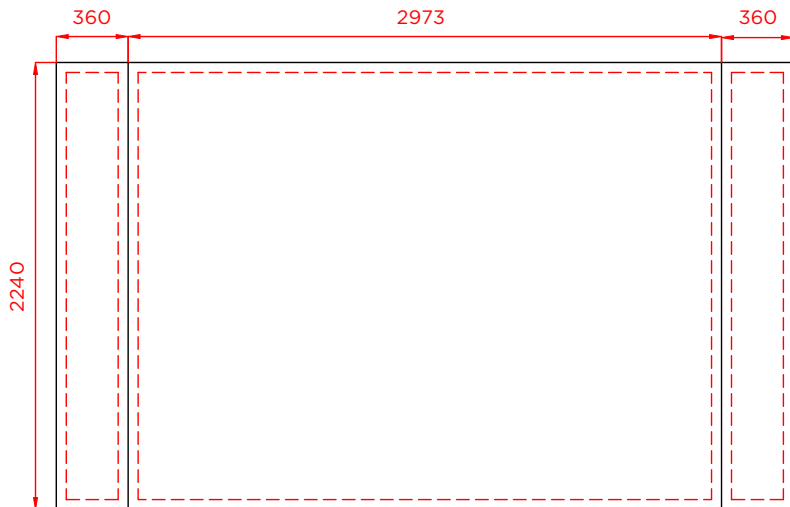

#### Option 2

3x4 Straight Single Sided 2973(w) x 2240 (h) x 380 (d)  
Weight 27.30kg / Lights 15.80kg  
Graphic Dimensions  
3493x2240 (inc side graphics)

Price £2299+VAT

[View product video here](#)

## ILLUMINATE POP UP SYSTEM

Frame Size: 2240(W) x 2240(H) x 380(D)mm

Graphic Size: 2960 x 2240mm; 2240 x 2240mm

- Layout area
- - - Safe viewable area
- - - Front viewable area

Side: Blockout fabric:2239x340mm- 2pcs

Top: Blockout fabric:2237x340mm

Back: Blockout fabric:2240x2240mm(There is no printing on the back.)

## ILLUMINATE POP UP SYSTEM

Frame Size: 2973(W) x 2240(H) x 380(D)mm

Graphic Size: 3493 x 2240mm; 2973 x 2240mm

- Layout area
- - - Safe viewable area
- - - Front viewable area
- Side: Blockout fabric:2239x340mm- 2pcs
- Top: Blockout fabric:2970x340mm
- Back: Blockout fabric:2973x2240mm(There is no printing on the back.)