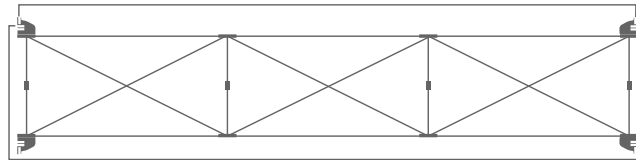

#### Option 2

3x4 Straight Single Sided 2973(w) x 2240 (h) x 380 (d)  
Weight 27.30kg / Lights 15.80kg  
Graphic Dimensions  
3493x2240 (inc side graphics)

Price £2299+VAT

[View product video here](#)

## ILLUMINATE POP UP SYSTEM

Frame Size: 2240(W) x 2240(H) x 380(D)mm

Graphic Size: 2960 x 2240mm; 2240 x 2240mm

- Layout area
- - - Safe viewable area
- - - Front viewable area

Side: Blockout fabric:2239x340mm- 2pcs