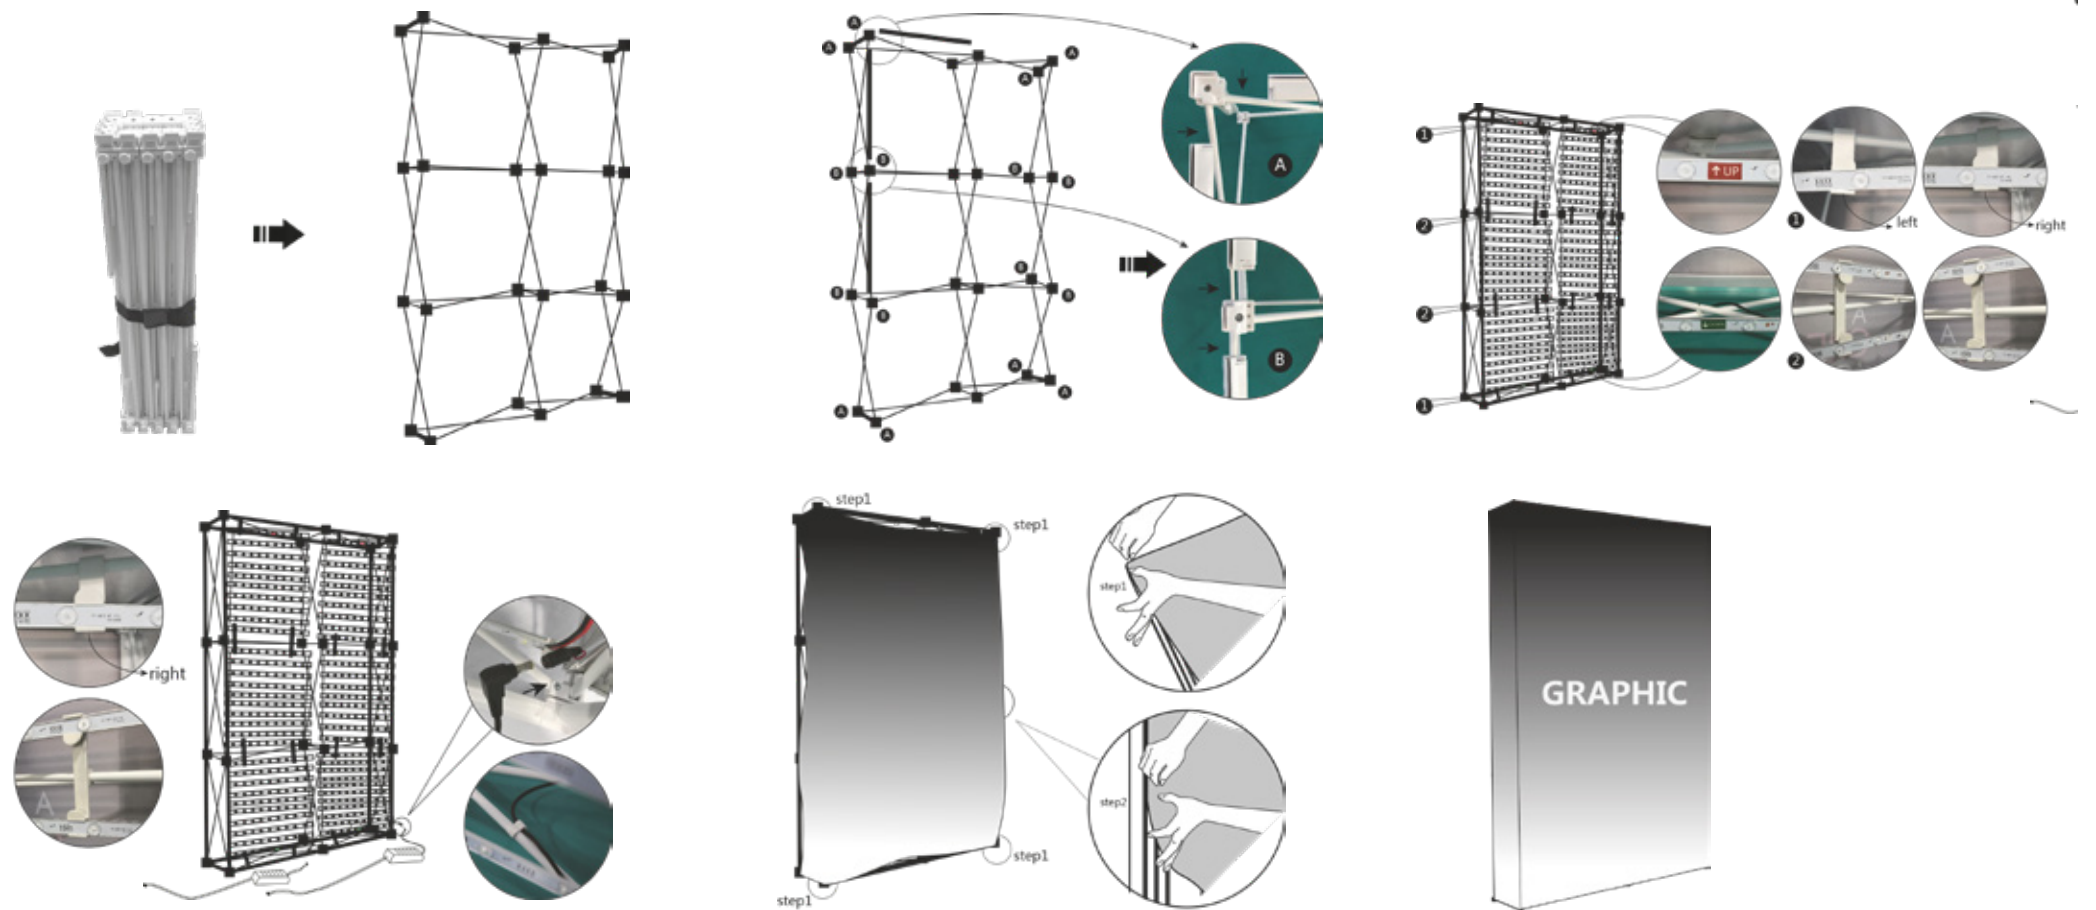

Assembly Instructions

[View product video here](#)