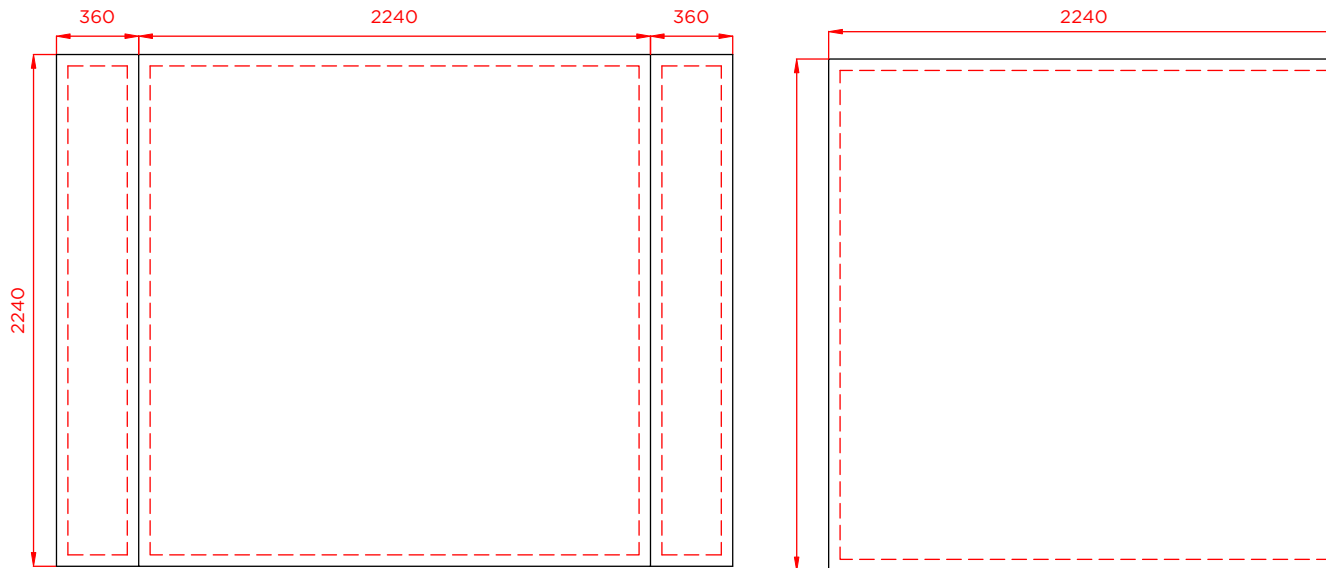

#### Option 1

3x3 Straight Single Sided 2240(w) x 2240 (h) x 380 (d)  
Weight 24.36kg / Lights 12.20kg  
Graphic Dimensions  
2960x2240 (inc side graphics)

Price £1799+VAT

#### Option 2

3x4 Straight Single Sided 2973(w) x 2240 (h) x 380 (d)  
Weight 27.30kg / Lights 15.80kg  
Graphic Dimensions  
3493x2240 (inc side graphics)

Price £2299+VAT

[View product video here](#)

## ILLUMINATE POP UP SYSTEM

Frame Size: 2240(W) x 2240(H) x 380(D)mm

Graphic Size: 2960 x 2240mm; 2240 x 2240mm

- Layout area
- - - Safe viewable area
- - - Front viewable area

Side: Blockout fabric:2239x340mm- 2pcs

## ILLUMINATE POP UP SYSTEM

Frame Size: 2973(W) x 2240(H) x 380(D)mm

Graphic Size: 3493 x 2240mm; 2973 x 2240mm

- Layout area
- - - Safe viewable area
- - - Front viewable area
- Side: Blockout fabric:2239x340mm- 2pcs
- Top: Blockout fabric:2970x340mm
- Back: Blockout fabric:2973x2240mm(There is no printing on the back.)